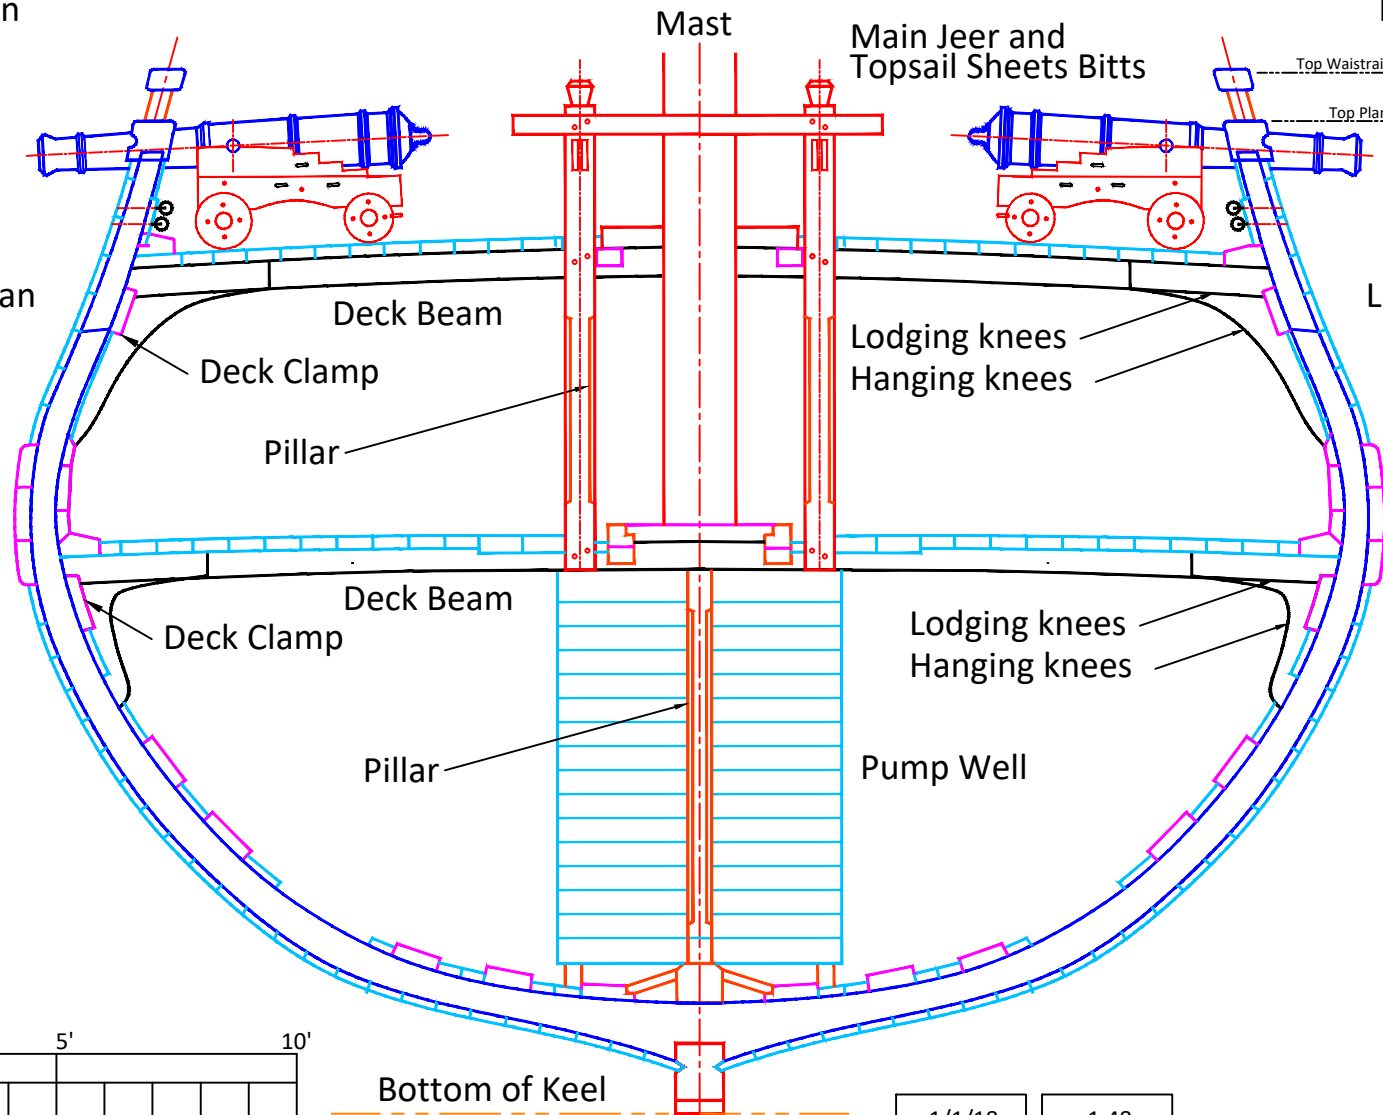

Main Deck Plan

Main Deck Plan

Lower Deck Plan

Lower Deck Plan

Hold Plan

Hold Plan

Top Waistrail @ 1  
Top Planksheer @ 1

SCALE

Cross Section

1/1/18      1:48

Part 5

**Ships of Scale**