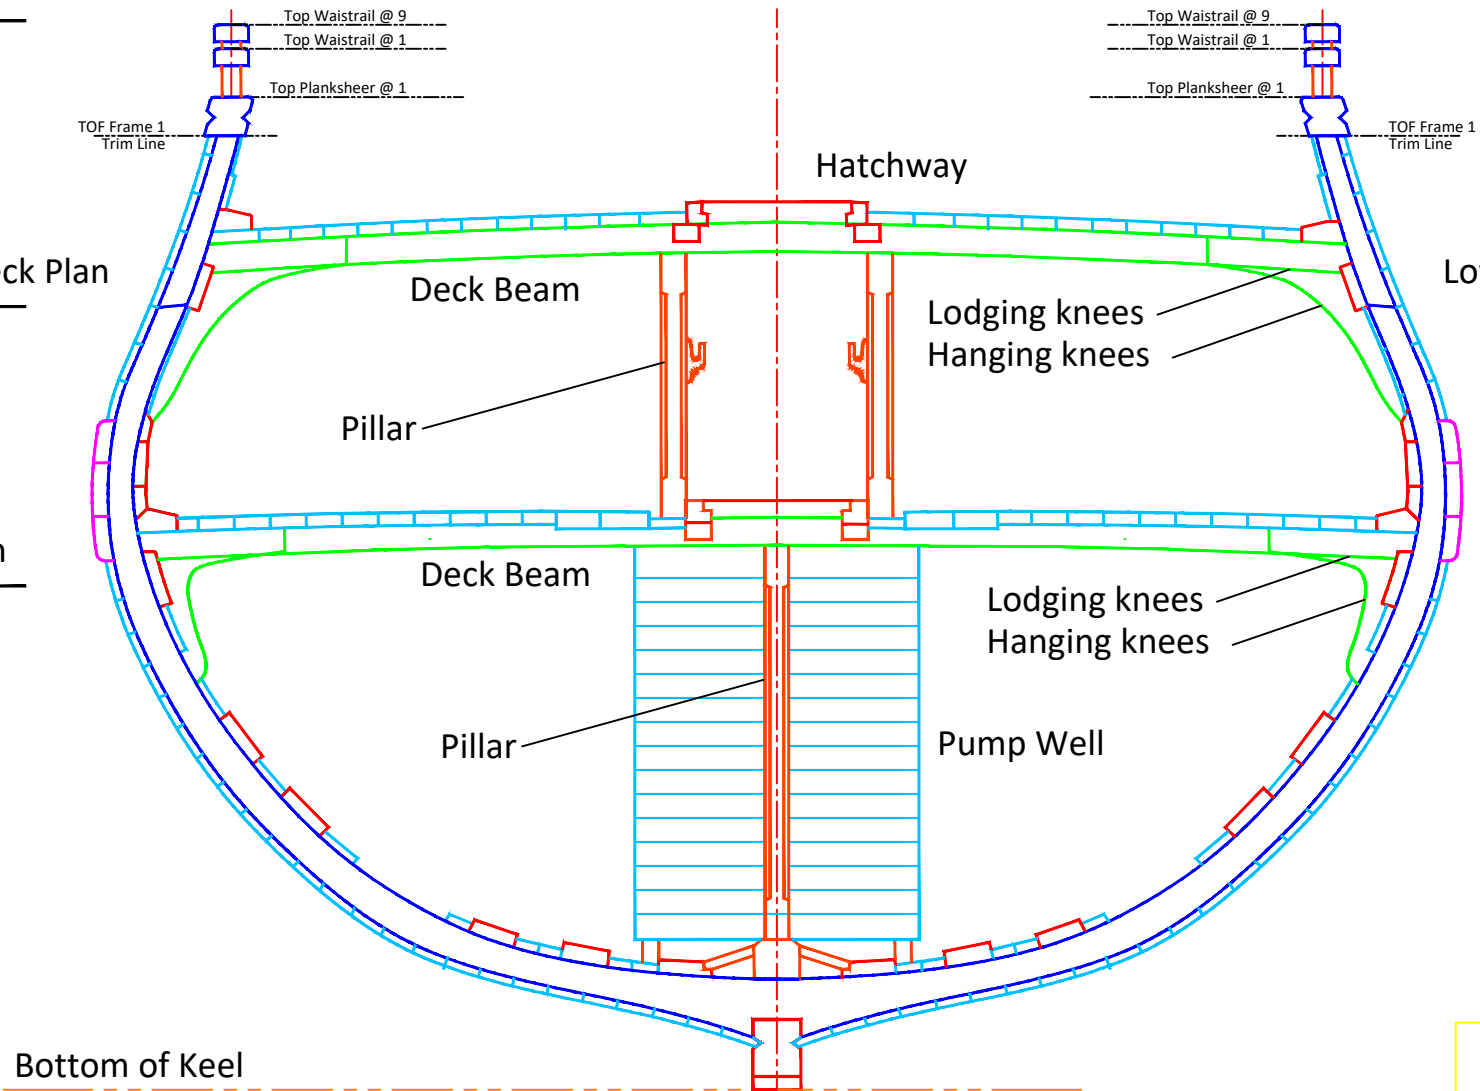

Main Deck Plan

Main Deck Plan

Lower deck Plan

Lower deck Plan

Hold Plan

Hold Plan

Bottom of Keel

SCALE

Cross Section 1:48

Part 3

10/31/17

**Ships of Scale**