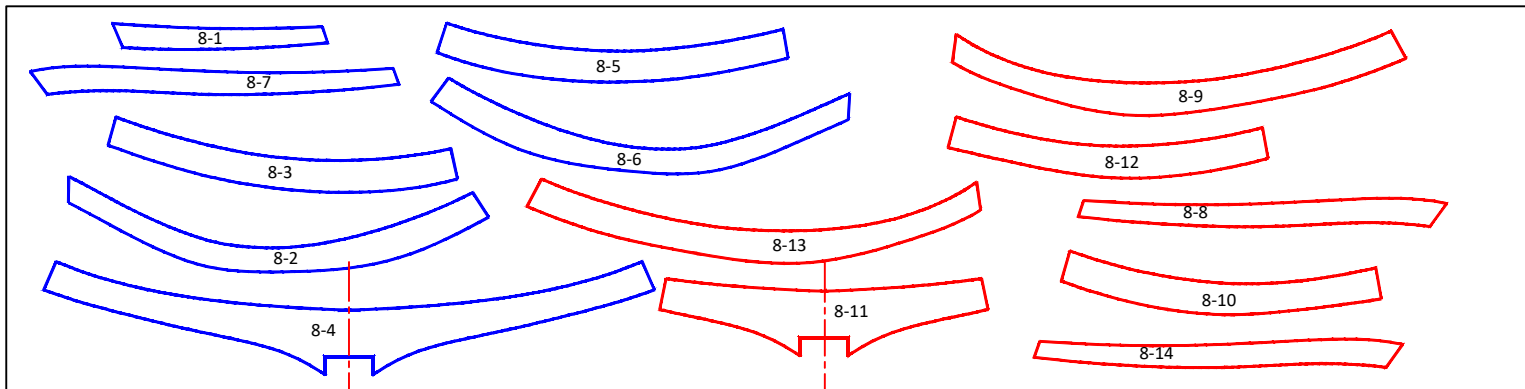

### 8-7 & 8-13 size revised

Material Sheet Layout 2" x 8"

Patterns 1 - 7 for Frame 8  
Forward

Patterns 8 - 14 for Frame 8  
Aft

Note: Drill Holes for Bolts after the Frames are Assembled

SCALE 1:48

Frame 8 Sht 2  
Patterns for Frame 8

Print on 8 1/2x11 paper

2/3/19

**Ships of Scale**