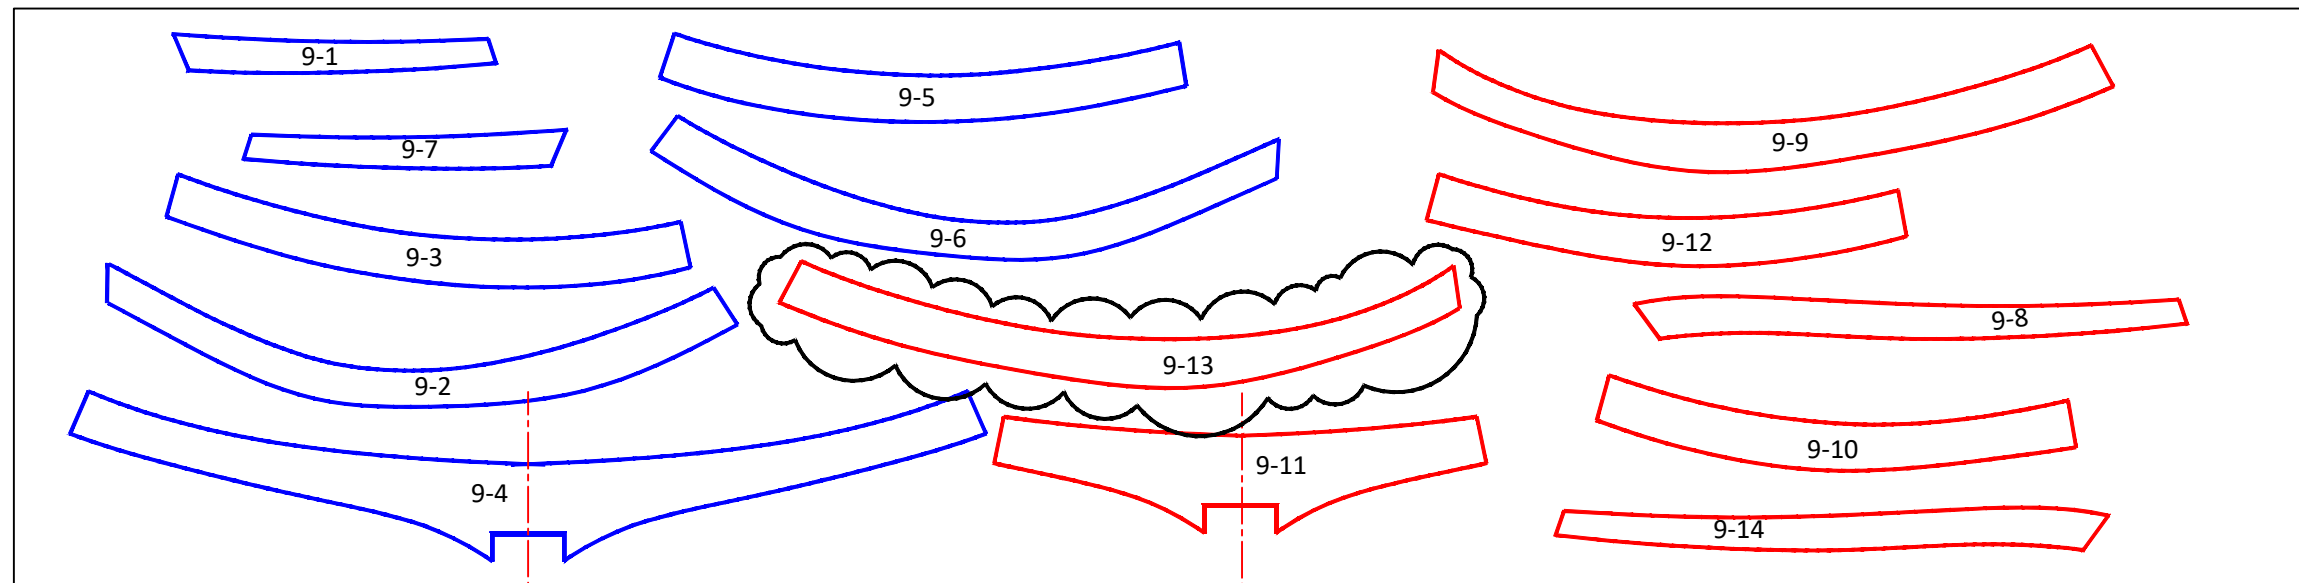

Frame 9 Spreader Bar

9-13 size revised 1/08/19 Added Metric Scale
Material Sheet Layout 3" x 12"

Patterns 1 - 7 for Frame 9
Forward

Patterns 8 - 14 for Frame 9
Aft

Note: Drill Holes for Bolts after the Frames are Assembled

Metric Scale

SCALE 1:32

Frame 9 Sht 2
Patterns for Frame 9

10/3/17

Ships of Scale