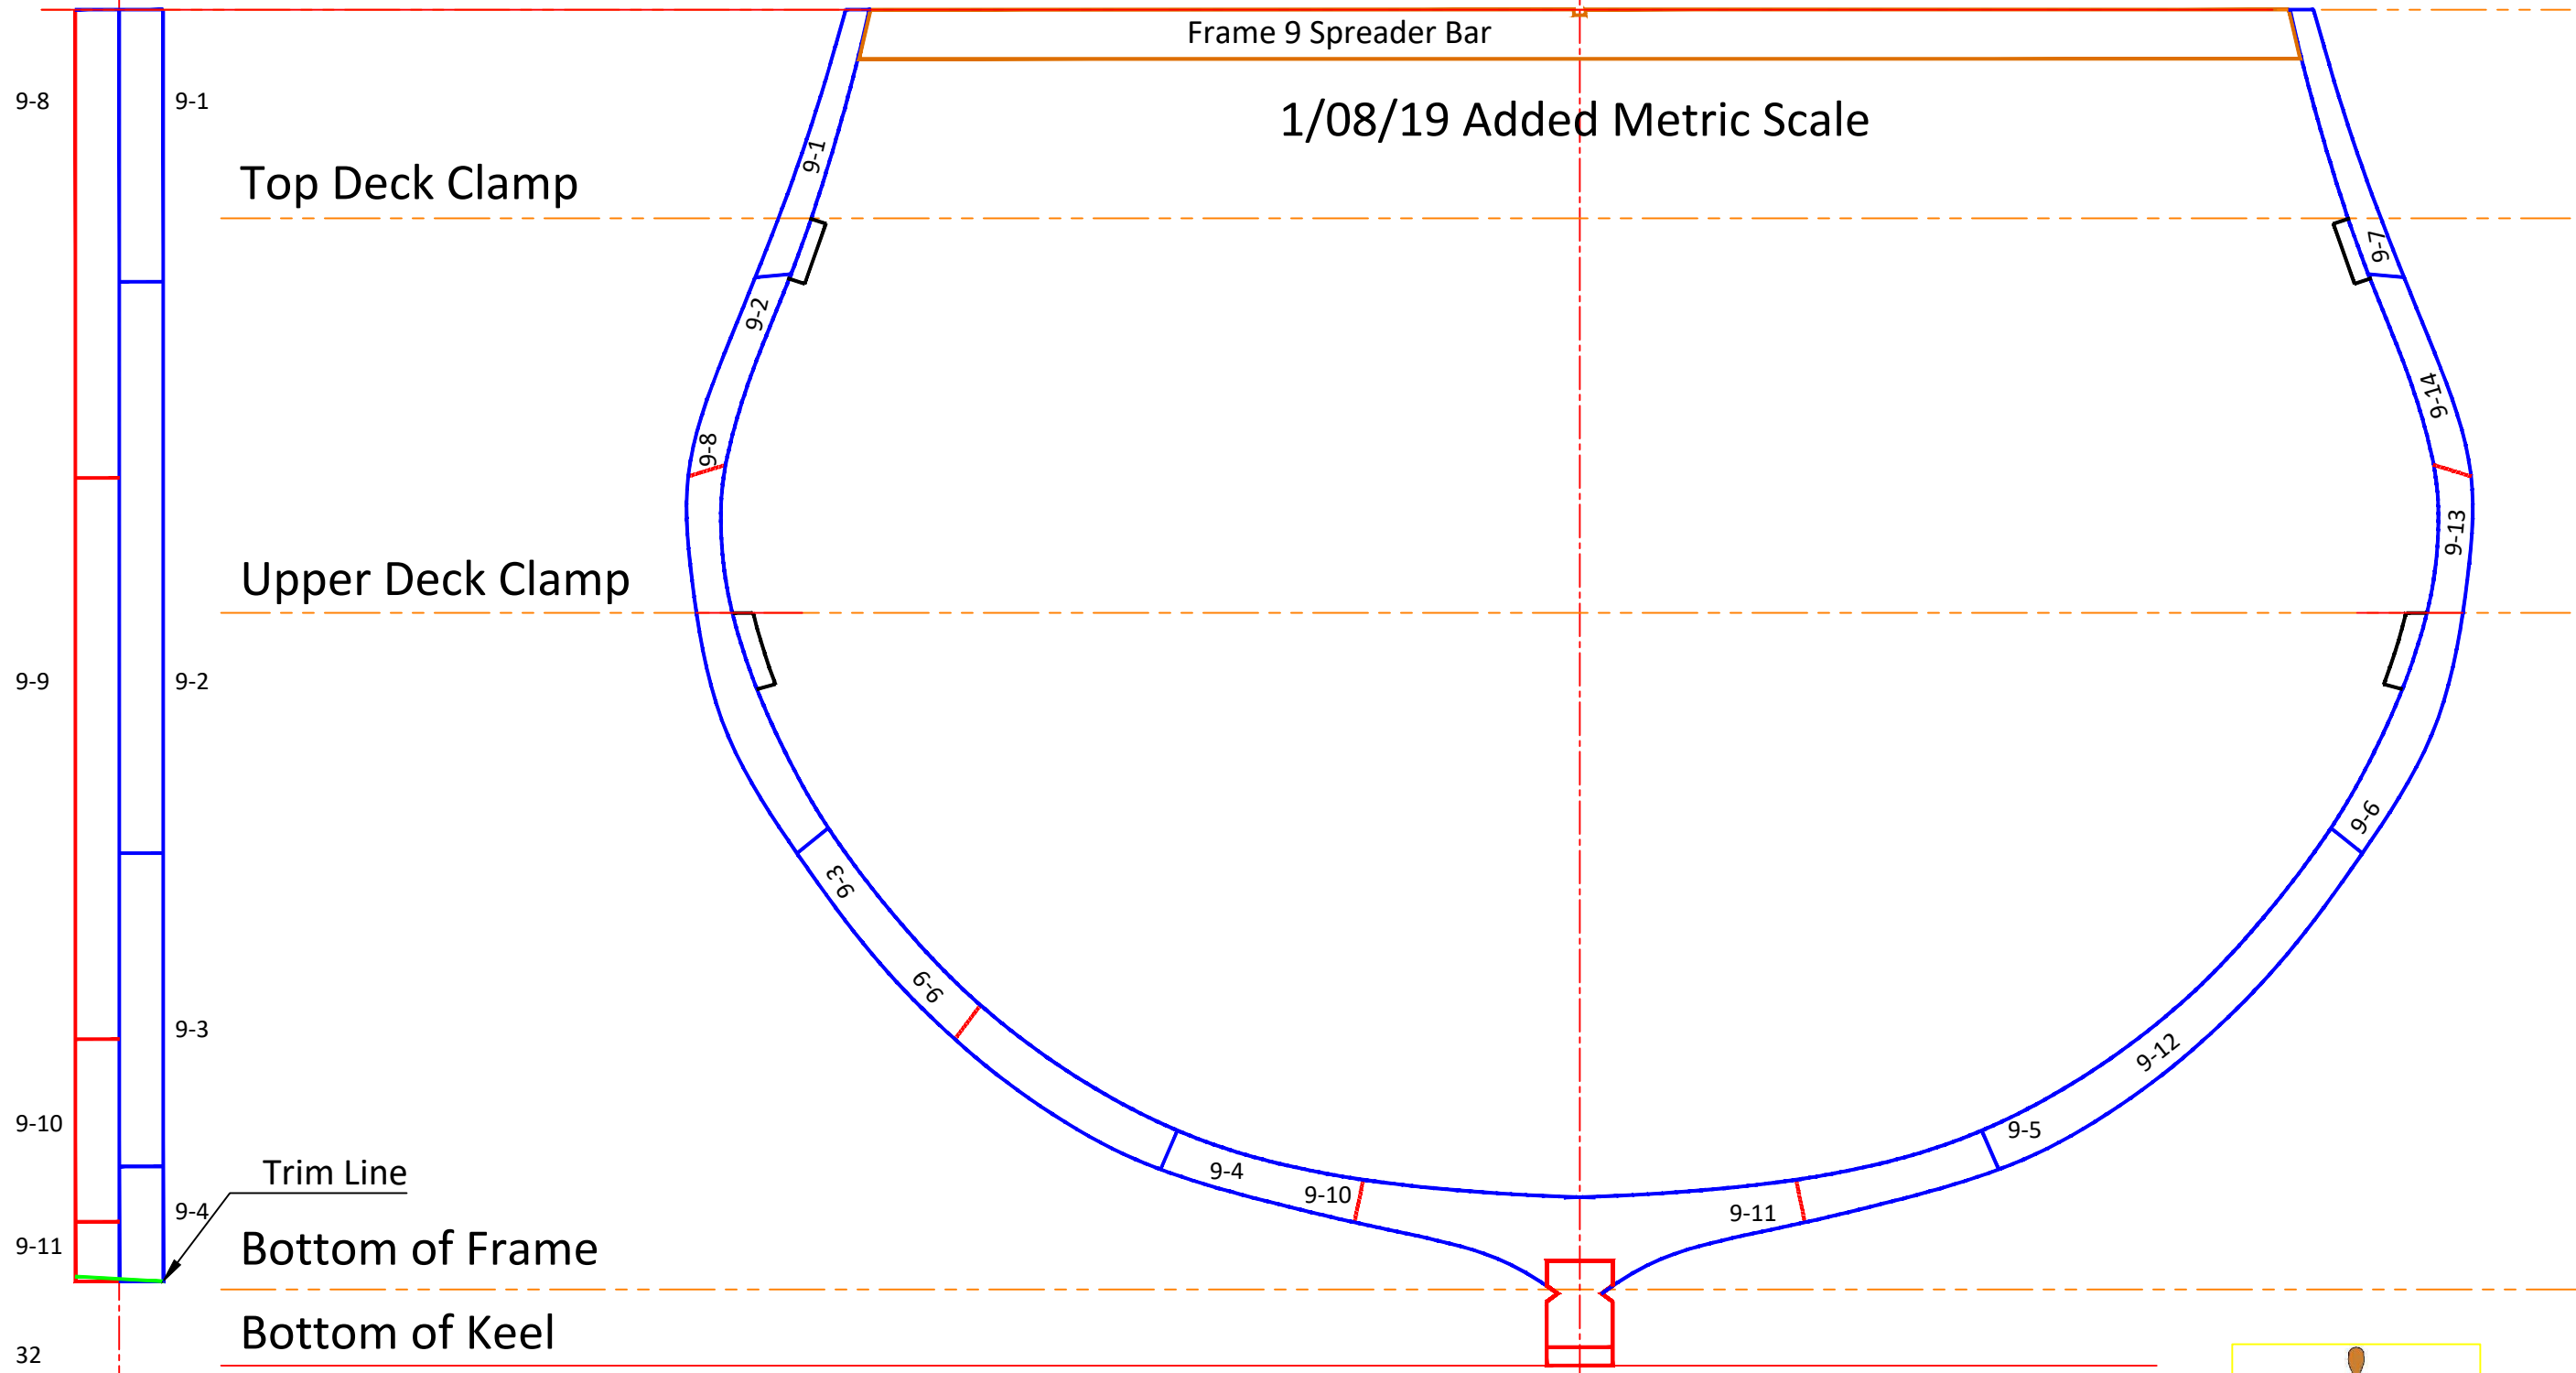

Top of Frame

Metric Scale

Frame 9 Spreader Bar

1/08/19 Added Metric Scale

9-8
9-1
9-9
9-2
9-10
9-3
9-11
9-4
32

Top Deck Clamp

Upper Deck Clamp

Trim Line

Bottom of Frame

Bottom of Keel

SCALE

1:32

Frame 9

Frame parts 1 - 7 fore frame

Frame parts 8 - 14 aft frame

Print on 11x17 paper

10/3/17

Ships of Scale